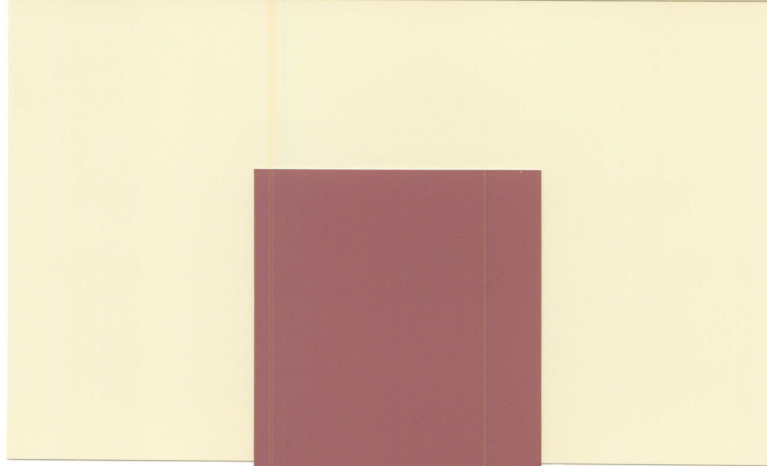

SOUTHWEST VISTAS HOA

SCHEME 9

Fascia/Trim

301 Oakwood

Body

36 Navajo White

Door

KM4448 Velveteen Crush