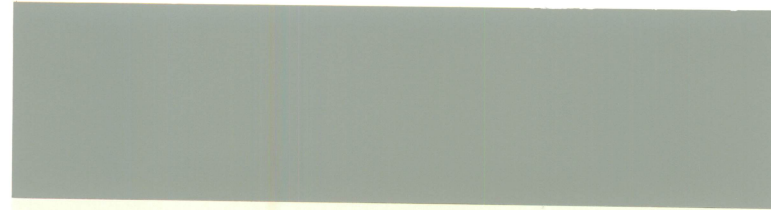

SOUTHWEST VISTAS HOA

SCHEME 13

Fascia/Trim

KM5824 Winter's Park