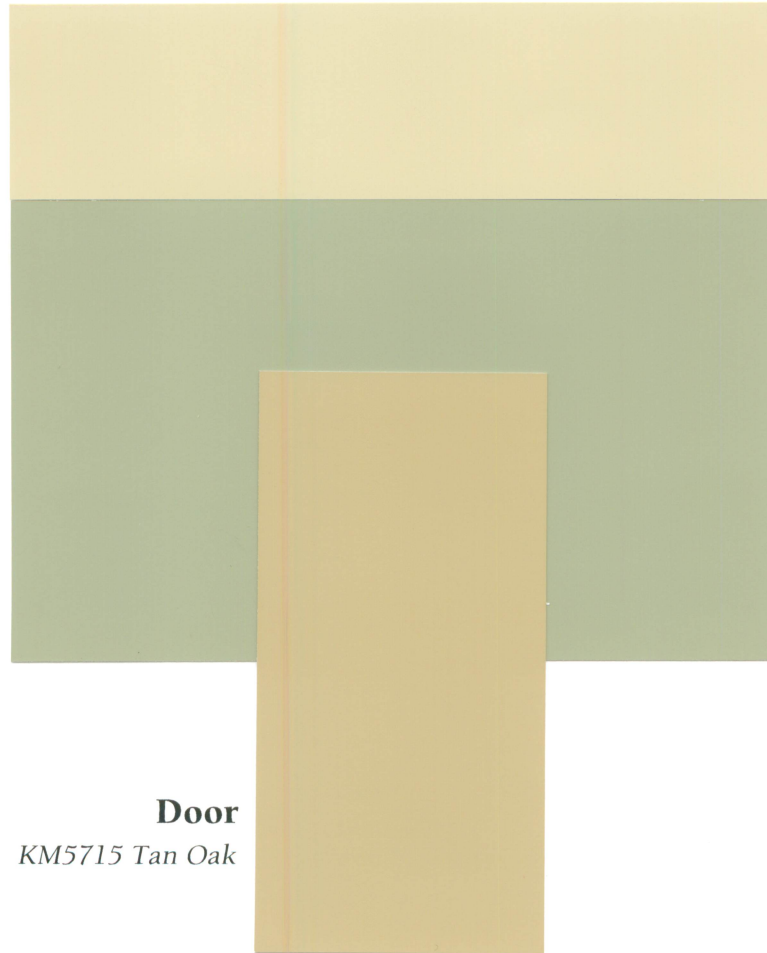

SOUTHWEST VISTAS HOA

SCHEME 15

Fascia/Trim

KM4647 Pony Tail

Body

KM4740 Lodgepole Pines

Door

KM5715 Tan Oak