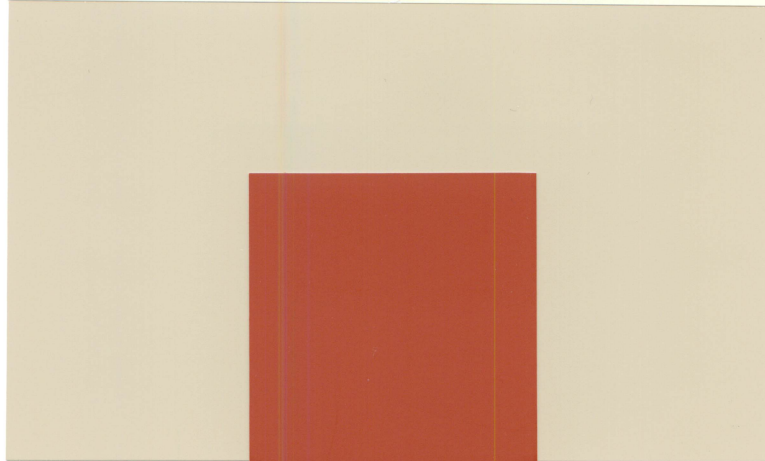

SOUTHWEST VISTAS HOA

SCHEME 1

Fascia/Trim

KMW24 Bud's Sails

Body

KM4556 Dinosaur Egg

Door

KM5422 Boynton Canyon