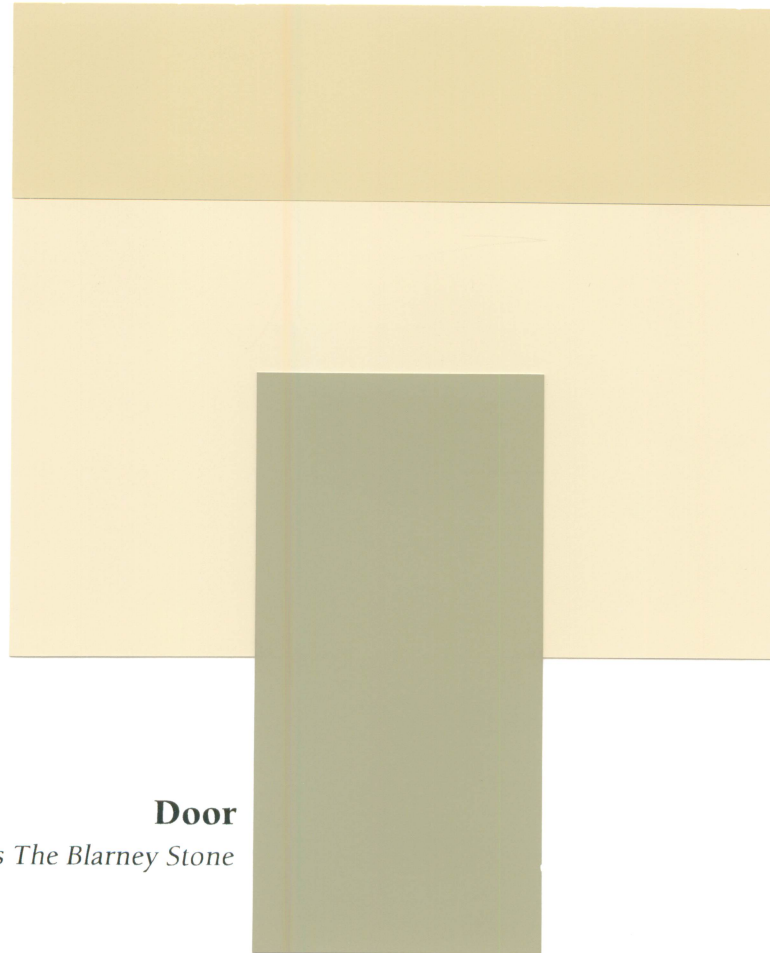

SOUTHWEST VISTAS HOA

SCHEME 6

Fascia/Trim

KM5714 Dunes Manor

Body

KM4542 Soft Doe Skin

Door

KM4705 Kiss The Blarney Stone