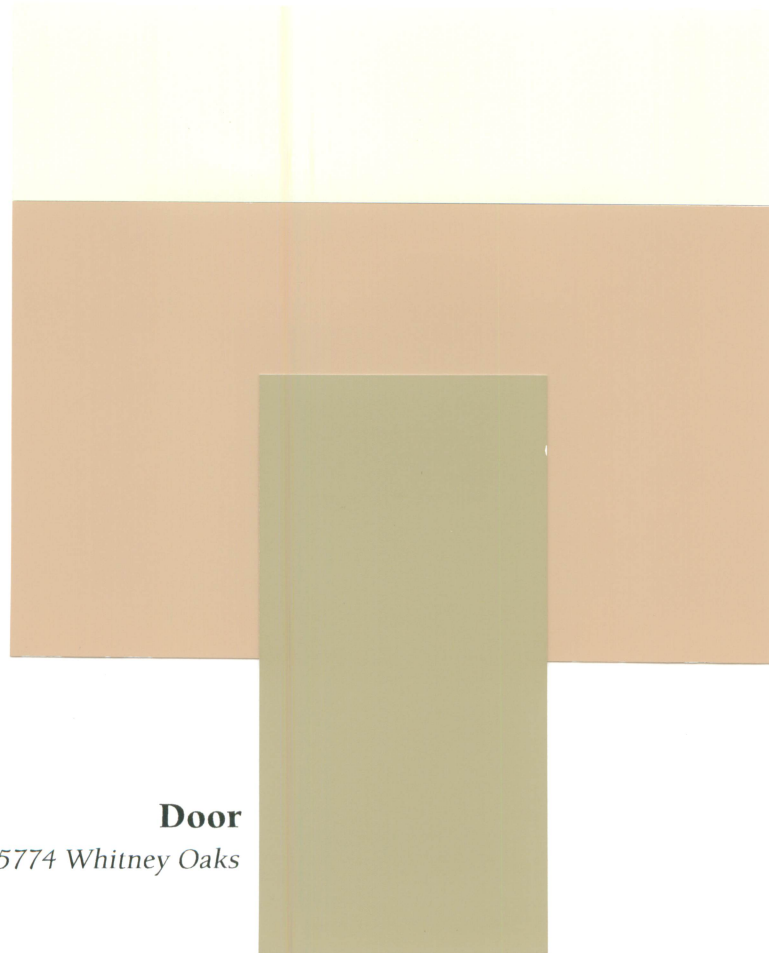

SOUTHWEST VISTAS HOA

SCHEME 11

Fascia/Trim

KMW10 Pogo Sands

Body

KM4530 Friendly Homestead

Door

KM5774 Whitney Oaks