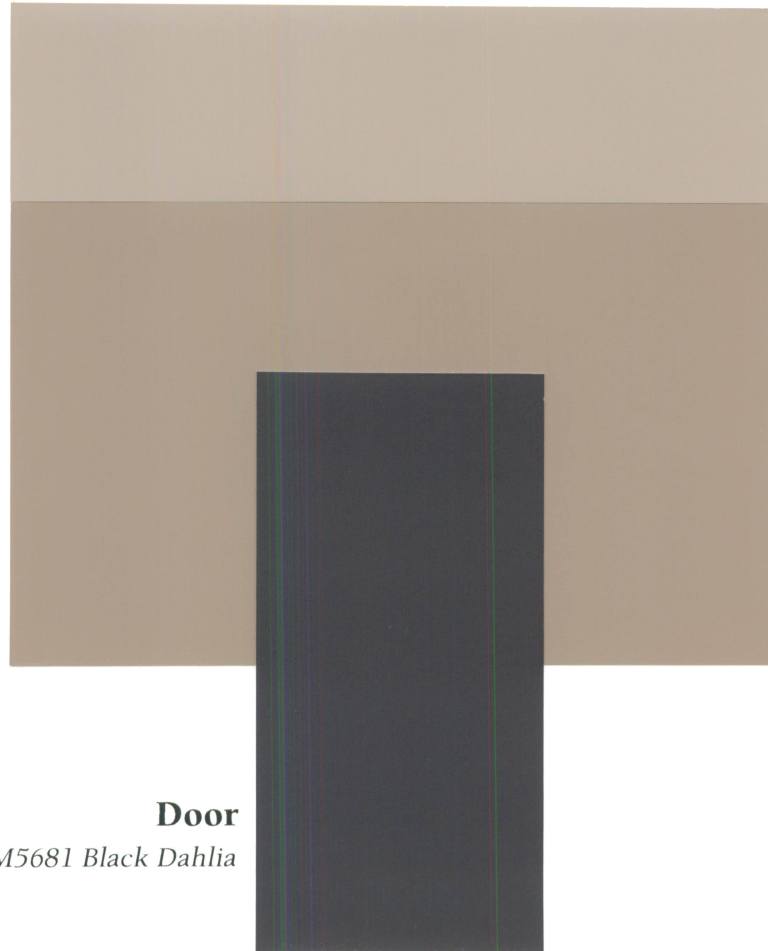

SOUTHWEST VISTAS HOA

SCHEME 14

Fascia/Trim

KM4508 Cup of Tea

Body

KM4509 Snow Lodge

Door

KM5681 Black Dahlia